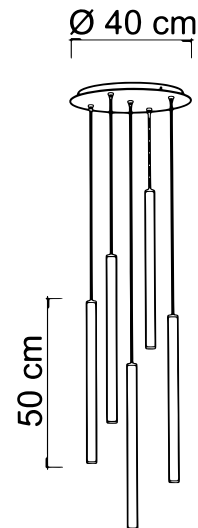

KIRA/S5

lampada a sospensione

Between design and art, Kira evokes a prodigious contemporary light sculpture that dominates the space with its strong installation power and a fluctuating stage presence of great impact.

7678	KIRA/S5
Power	125W Led Integrated
Input	220/240 V- 50/60Hz
Kelvin	Sikrea Dynamic Dimmer
Dimmable	Yes
Real Lumen	Dimmable Max 7460
CRI	90
IP	20
L. Wire	400cm

Verifica compatibilità

PACKAGING DATA :

Packages	1
Net Weight	5,8kg
Gross Weight	6,6kg
Volume	0,0446 m³

Any interventions on the light source of this article must be carried out by qualified personnel or by the manufacturer himself.
Any operation carried out without prior consultation with Contemporanea srl will void the guarantee

CE ENEC RoHS

*Item completed of
Sikrea Dynamic Dimmer*

MATERIAL :

Frame	Metal
Diffuser	Glass
Wire	PVC

FINISHING TABLE:

Frame	Matt Black
Diffuser	Shiny White
Wire	Trasparent